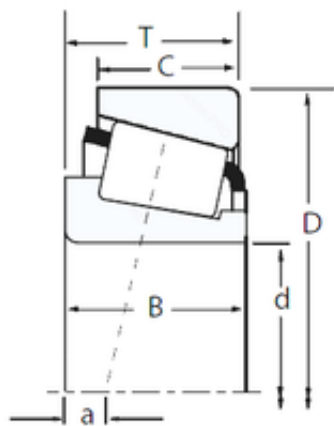

### TIMKEN tapered roller bearing 32320 33208 33218

Bearing No. 32320

Size	100x215x77.5 mm
Bore Diameter	100 mm
Outer Diameter	215 mm
Width	77,5 mm
d	100 mm
D	215 mm
T	77,5 mm
B	73 mm
C	60 mm
R	4 mm
r	3 mm
Weight	12,92 Kg
Dynamic load rating radial (C)	586 kN
Calculation factor (e)	0,35

32320 Bearing 2D drawings and 3D CAD models