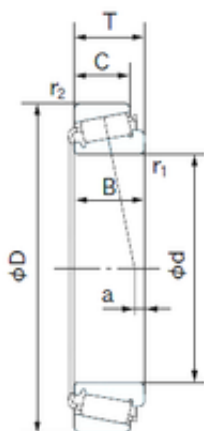

China abec 9 Bearing Supplier

Timken Koyo SKF NACHI NTN 32205 32206
 32207 32208 32209 32210 32211 32212 32213
 32214 32215 32216 32217 32218 32219 32220
 Tapered Roller Bearing

Bearing No. 32205

32205 Bearing 2D drawings and 3D CAD models

Size	25x52x19.25 mm
Bore Diameter	25 mm
Outer Diameter	52 mm
Width	19.25 mm
d	25 mm
D	52 mm
T	19.25 mm
B	18 mm
C	15 mm
a	5.4 mm
r1 min.	1.1 mm
r2 min.	1.1 mm
Weight	0.180 Kg
Basic dynamic load rating (C)	32500 kN
Basic static load rating (C0)	35000 kN
(Grease) Lubrication Speed	7500 r/min
(Oil) Lubrication Speed	10000 r/min
Calculation factor (e)	0.37
Calculation factor (Y0)	0.88
Category	Bearings
Inventory	0.0
Manufacturer Name	NACHI
Minimum Buy Quantity	N/A